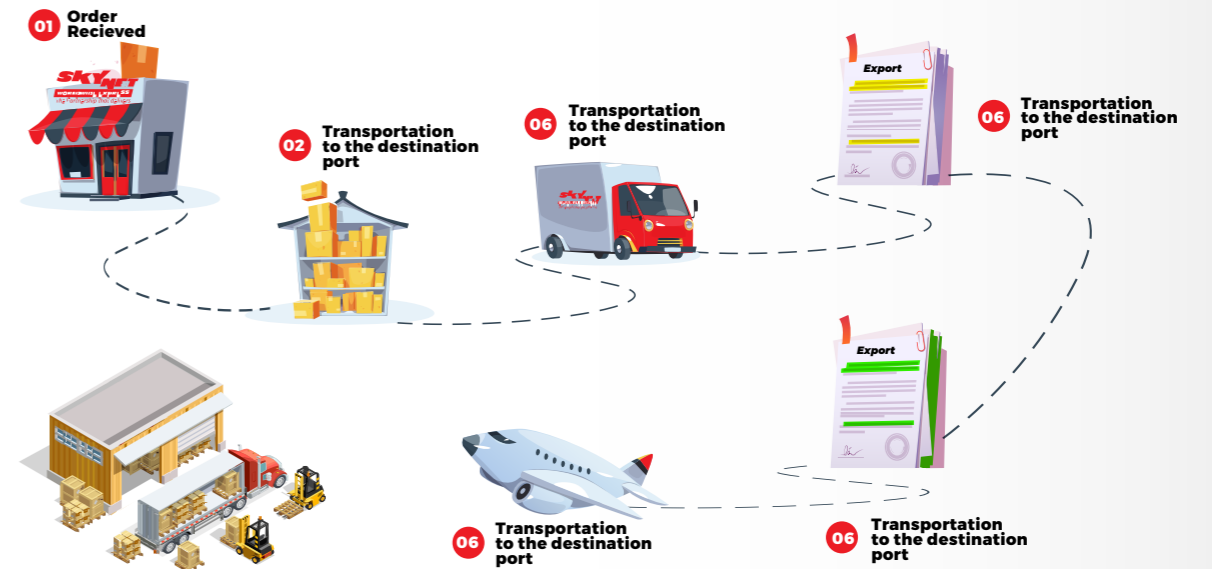

Skynet worldwide express provides reliable, efficient and cost-effective logistics services to the public (individuals and corporate entities). We have designed our services to perfection free from frustrations with a touch of professionalism right from the Inception of receiving your consignment, effecting all the operational processes up to when delivery is made.